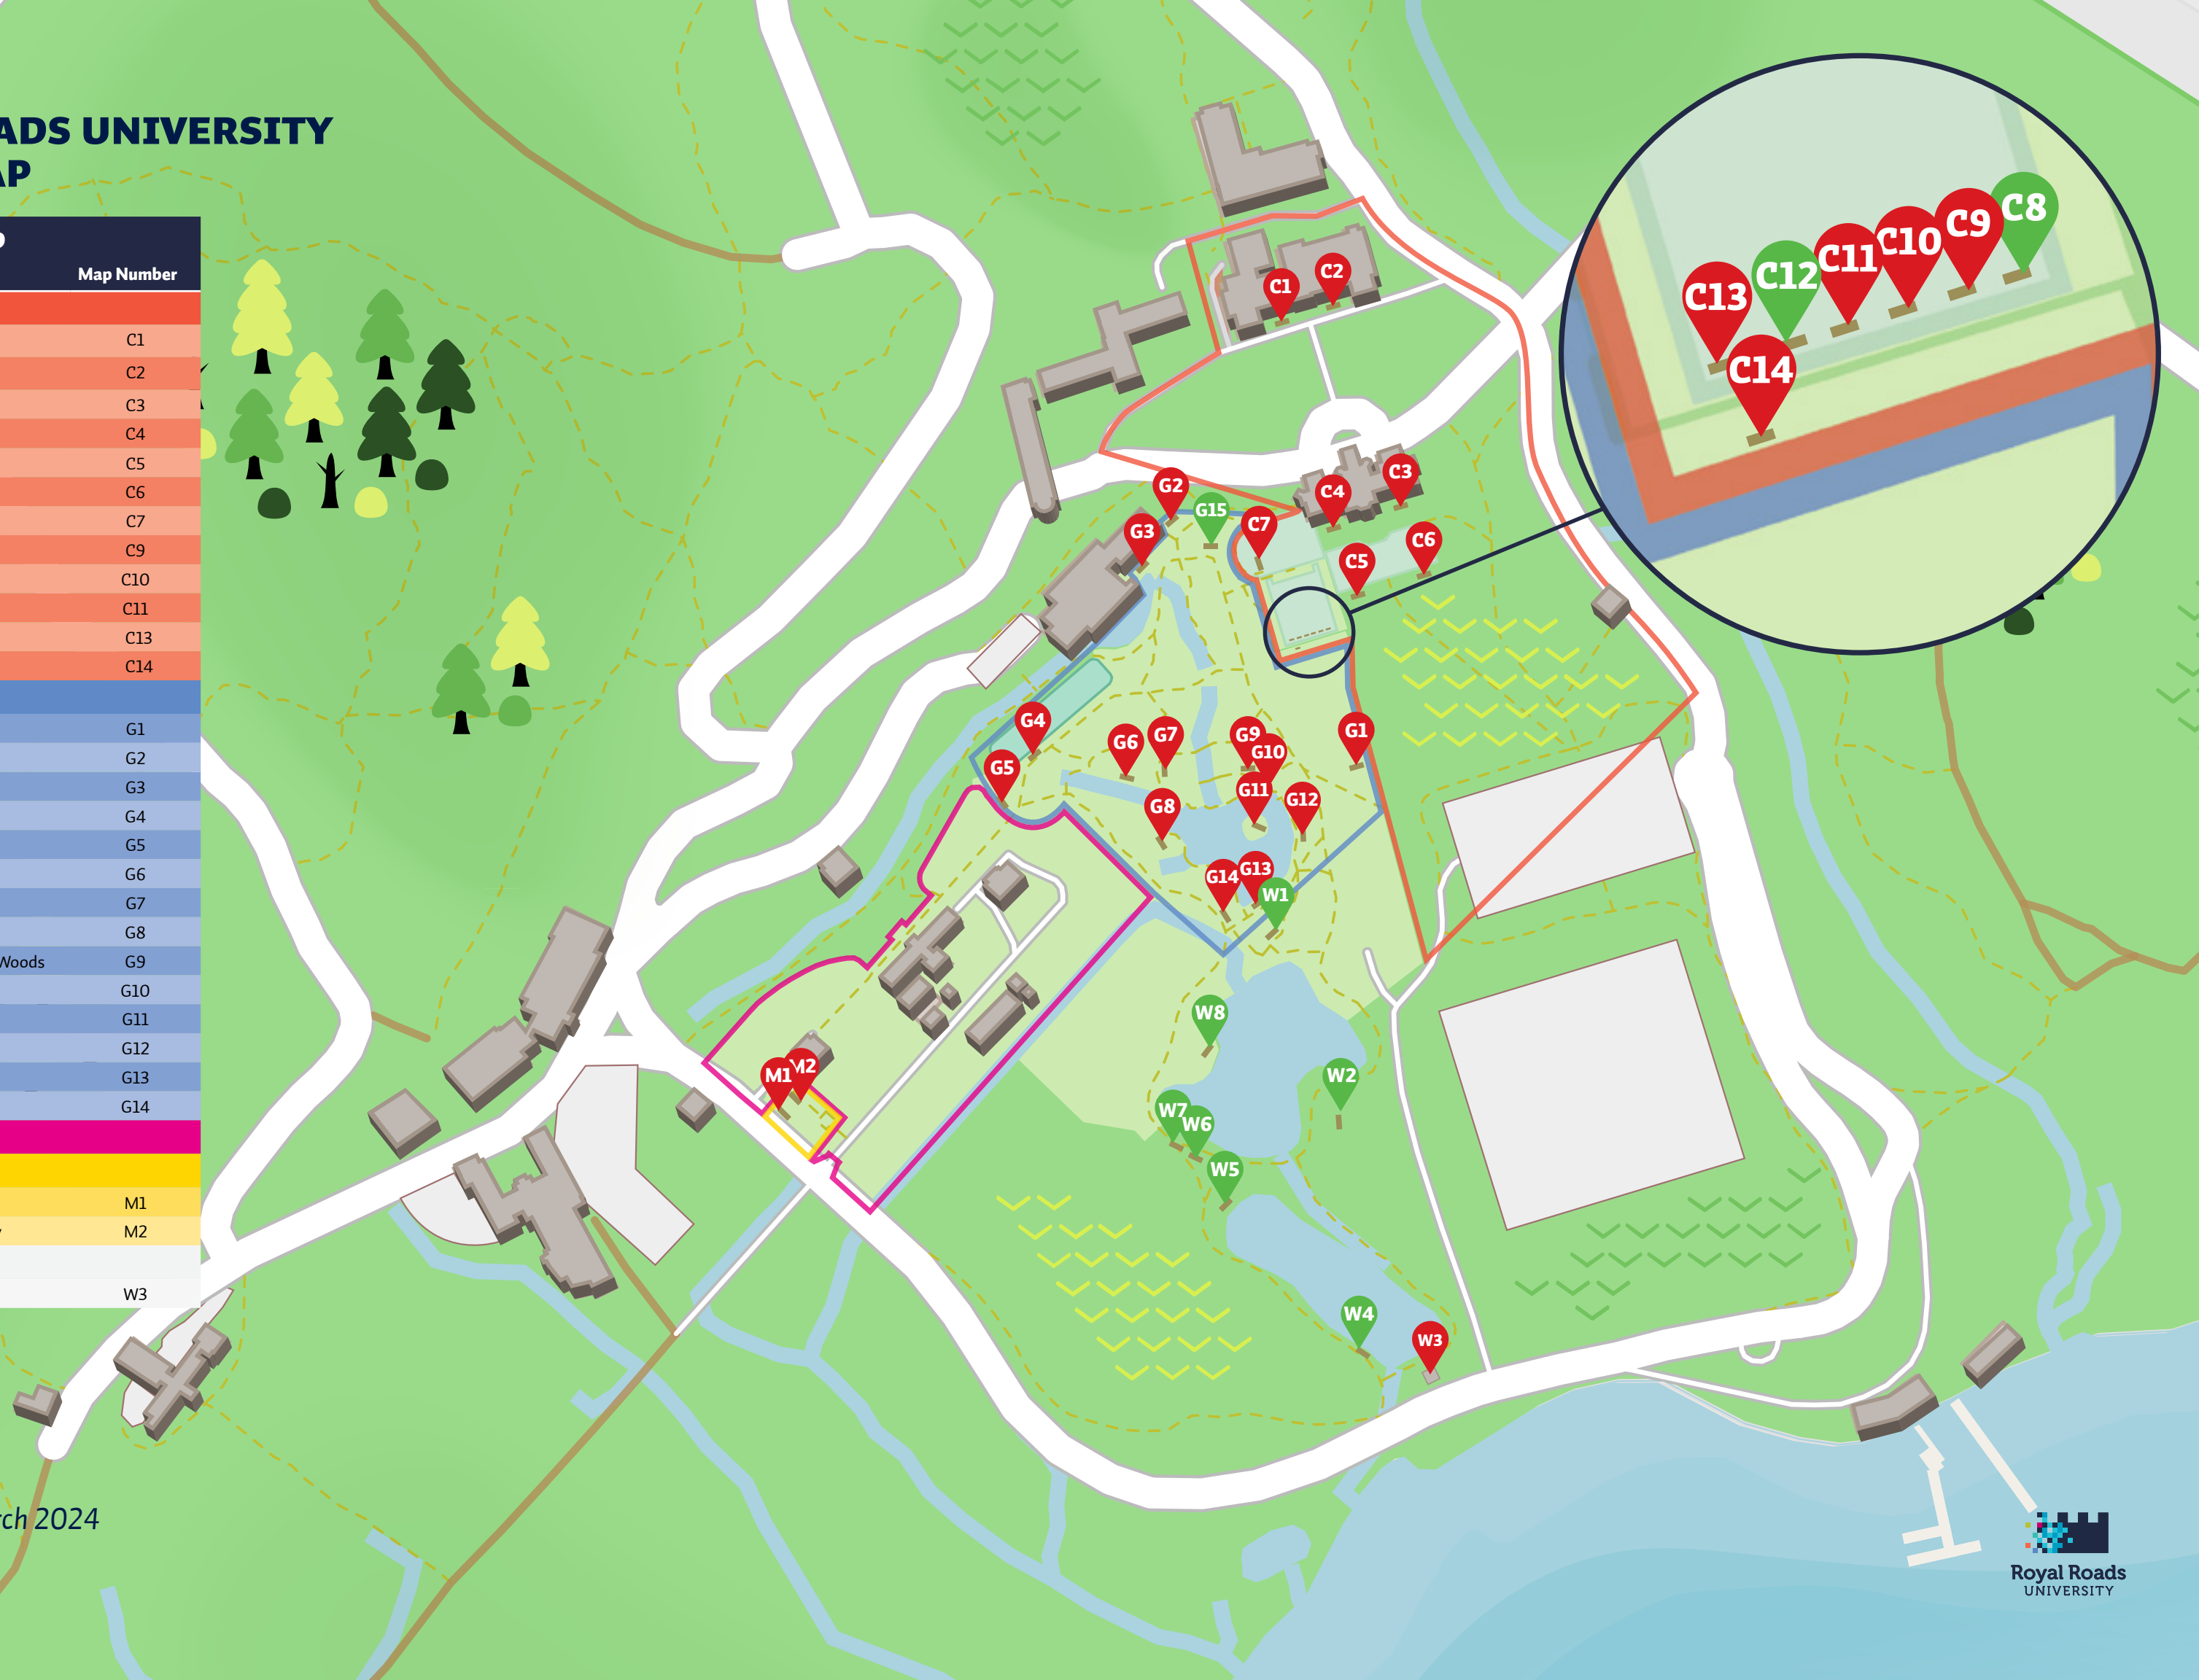

ROYAL ROADS UNIVERSITY BENCH MAP

BENCH LEGEND

Description	Map Number
CASTLE	
MBA Gathering Place	C1
MBA 2005	C2
Debra Barr	C3
Laura Vidalis	C4
Barkley Family	C5
Moore Family	C6
Anni Rochon	C7
Eileen Maurice	C9
Bromley David Quinney	C10
Richard Collier	C11
James Southam	C13
Erwin & Erika Hoffecker	C14
GARDEN	
Dr. Gerry Kelly	G1
Commander Denis H. Pratt	G2
Conversation Bench	G3
Carol Frances Bond	G4
Velma Haslin	G5
Alex Smith	G6
Kulli Meyer	G7
Liav Gold	G8
Blanche Sutherland & Ona Woods	G9
MEM 2006 Cohort	G10
Peter MacKell	G11
Liz Reddick	G12
Shelia Gulliver	G13
Steven Glover	G14
FARM	
MAST	
Dave and Tanis Wightman	M1
Gerald Sheldon McCaughey	M2
LOWER LAKES	
Harvard Budgeon	W3

Last updated March 2024